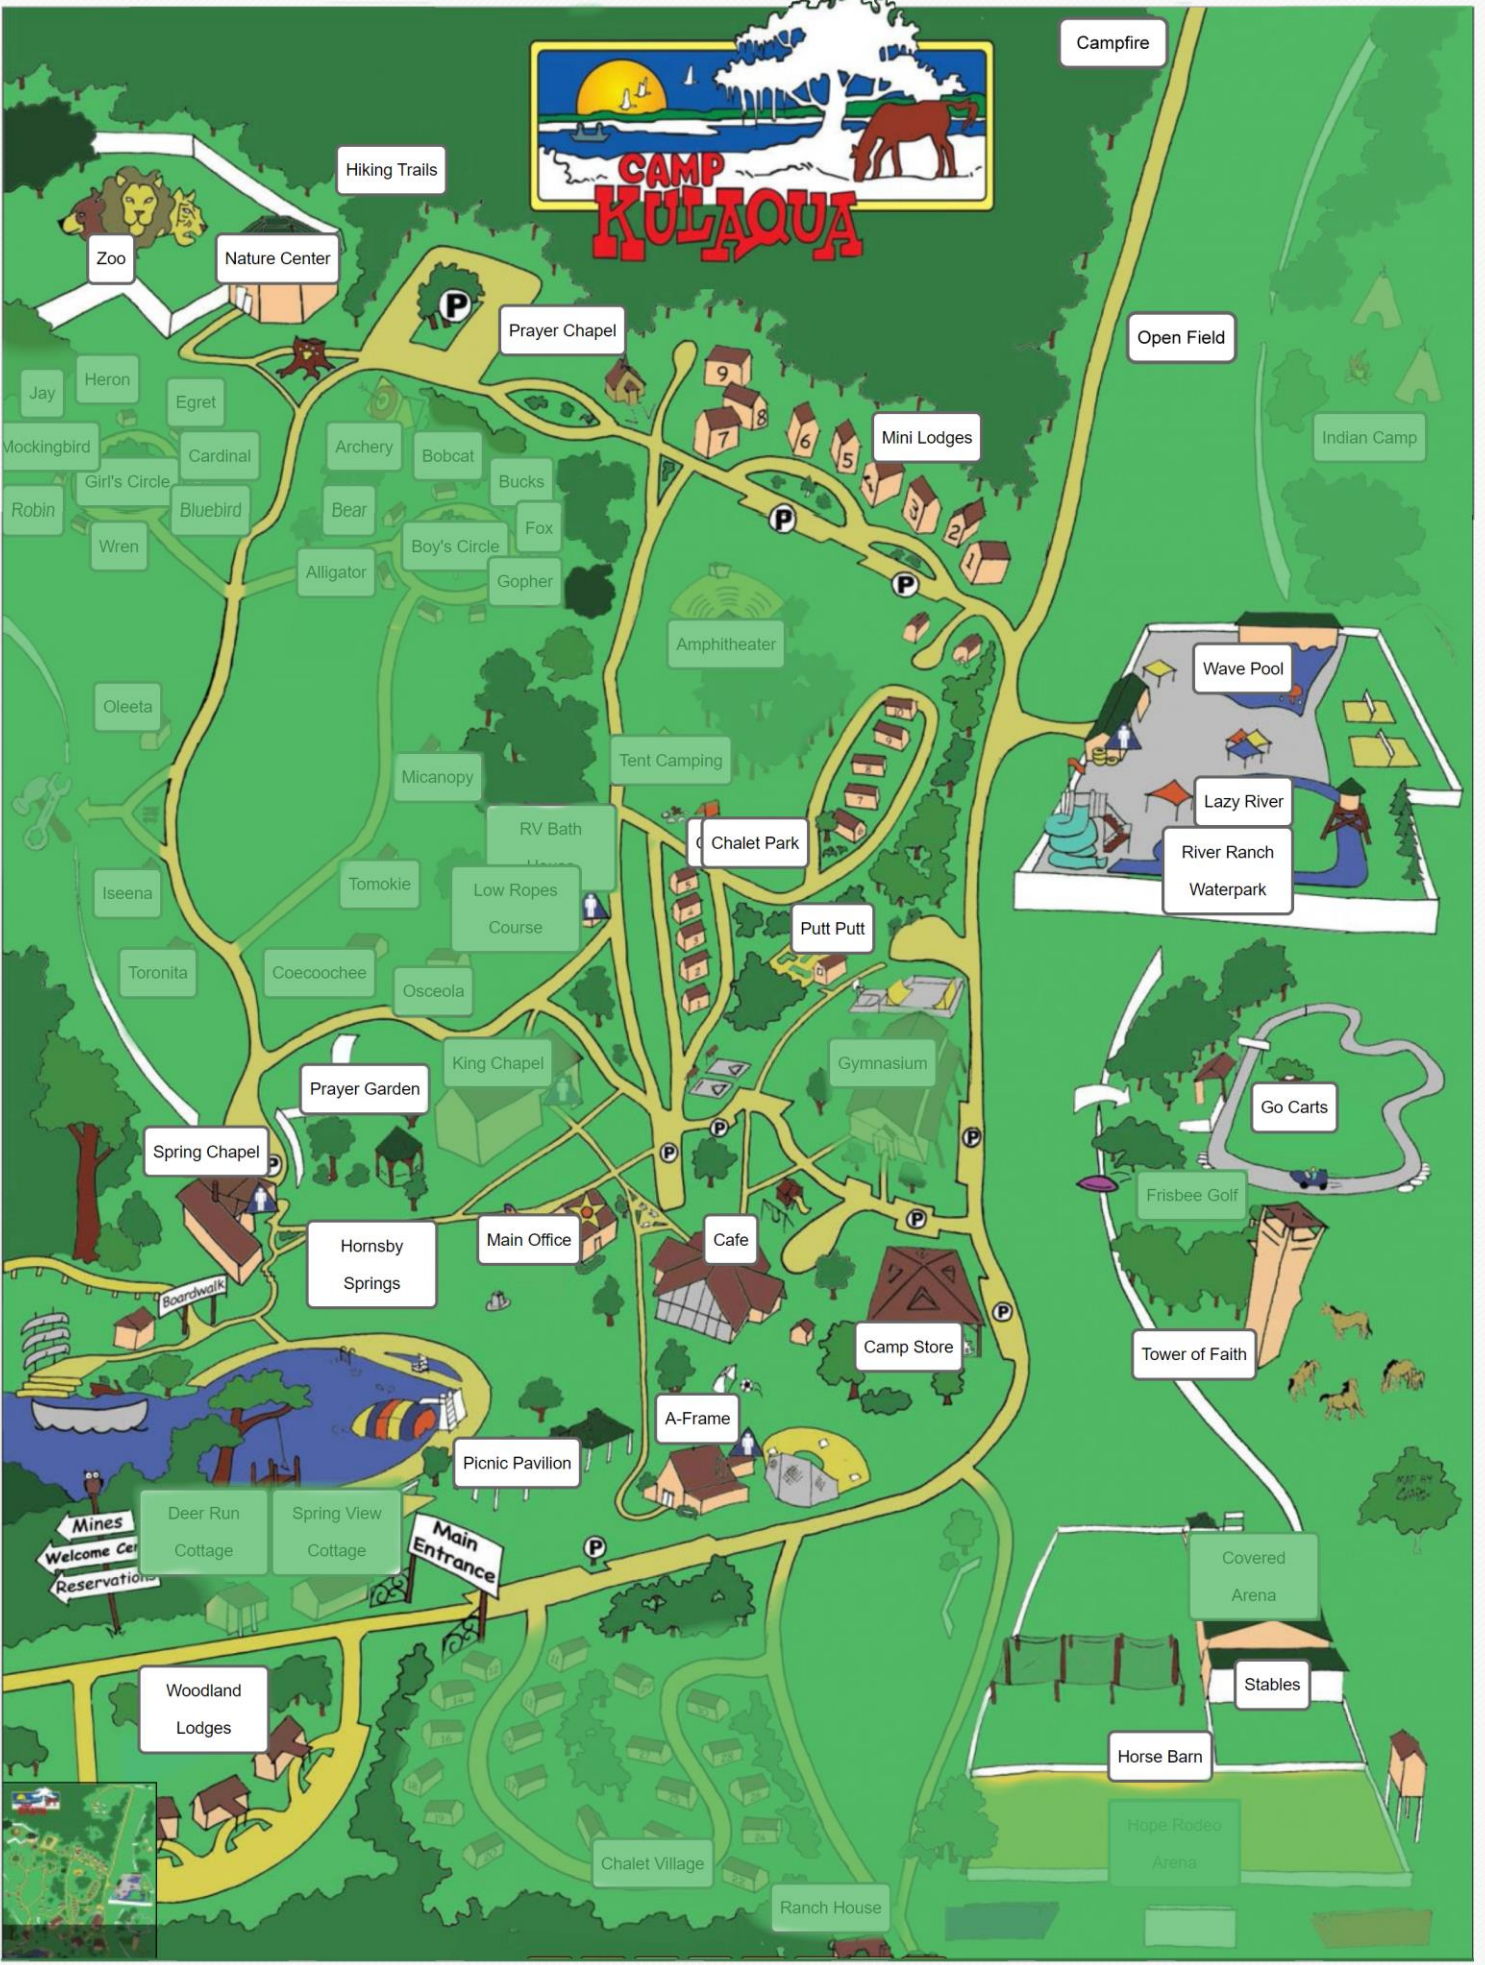

Campfire

Hiking Trails

Zoo

Nature Center

Prayer Chapel

Open Field

Indian Camp

Mini Lodges

- Jay
- Heron
- Egret
- Mockingbird
- Cardinal
- Archery
- Bobcat
- Bucks
- Robin
- Girl's Circle
- Bluebird
- Bear
- Boy's Circle
- Fox
- Wren
- Alligator
- Gopher

Amphitheater

Wave Pool

Lazy River

River Ranch Waterpark

Tent Camping

Chalet Park

Putt Putt

Go Carts

- Oleeta
- Iseena
- Toronita
- Coecoochee
- Osceola
- Micanopy
- Tomokie
- Low Ropes Course
- RV Bath

Gymnasium

Prayer Garden

King Chapel

Spring Chapel

Tower of Faith

Hornsby Springs

Main Office

Cafe

Camp Store

Boardwalk

Mines

Welcome Center

Reservations

Deer Run Cottage

Spring View Cottage

Picnic Pavilion

A-Frame

Woodland Lodges

Covered Arena

Stables

Horse Barn

Chalet Village

Ranch House

Hope Rodeo Arena